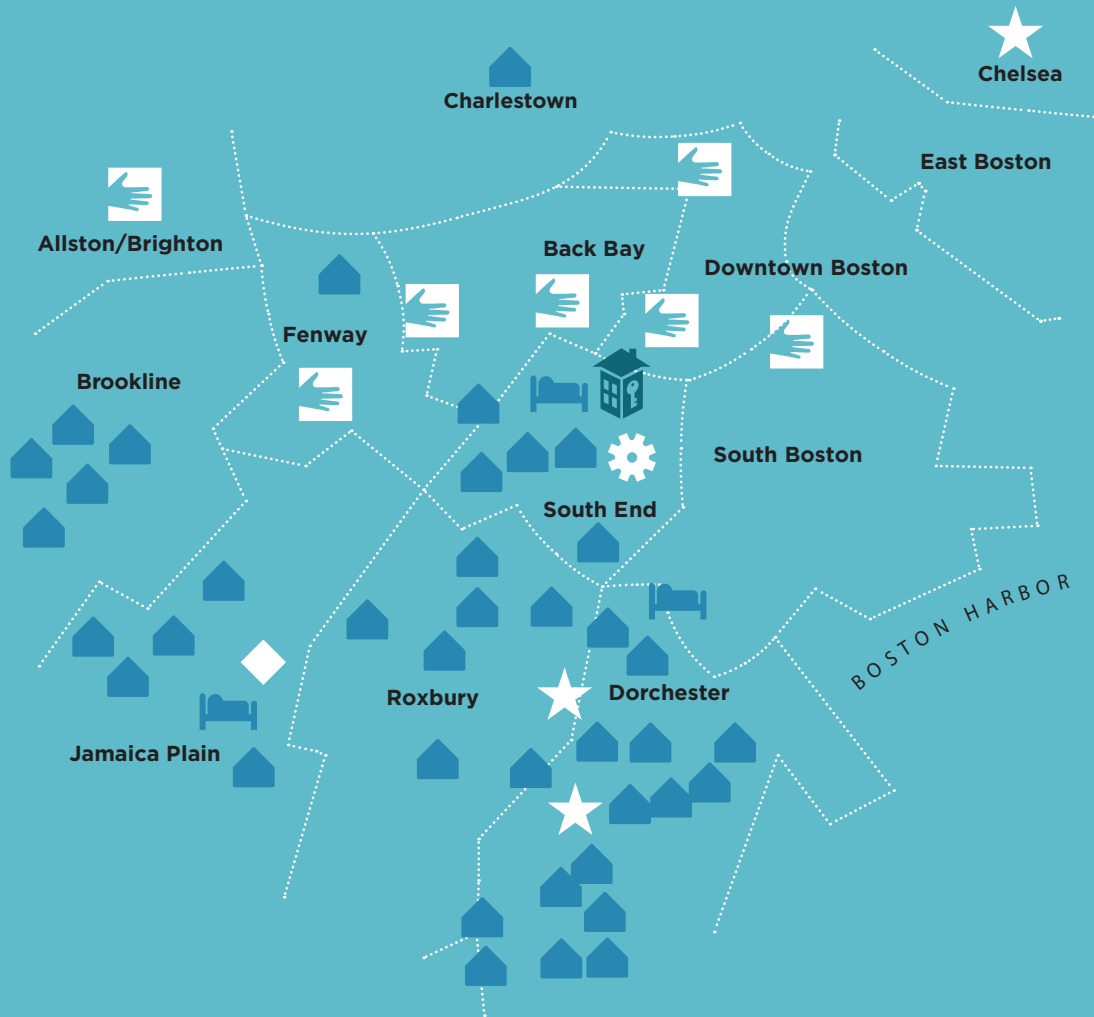

Pine Street Inn

2018 Impact Map

-  Pine Street Inn Headquarters, 444 Harrison Ave., Boston, MA
-  Permanent Supportive Housing
-  Emergency Shelter
-  Street Outreach
-  Job Training
-  Recovery Program
-  Veterans' Program

Reaching close to 2,000 men and women each day